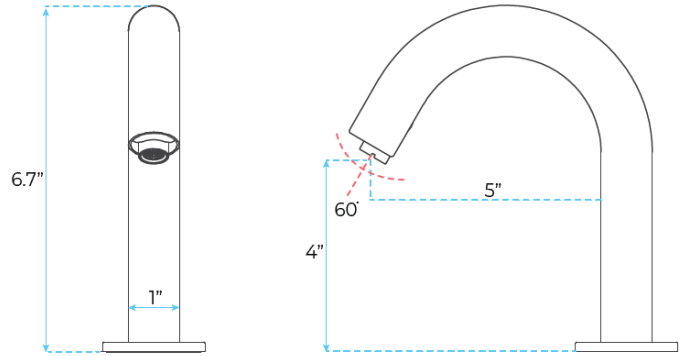

## BRIO COMMERCIAL GOLD TOUCH LESS VOLUME AUTOMATIC SENSOR HANDS FREE FAUCET SPECS

### **SPECS :**

Power: DC:6V(4AA alkaline battery)

AC:220V-240V; 50/60HZ

Water Consumption: 0.05Mpa-0.6Mpa

Detection Zone: 16-32 cm or adjustable

Motor valve lifespan: up to 500000  
flushes

Battery lifespan: 100000 cycles

Static Power Consumption: 0.36mw

Working Power consumption: 0.5mw

Inductive Opening Time: < 1 second

Inductive Closing Time: < 2 second

Dia.of inlet / outlet pipe: G1/2"

Temperature: 0.1-50°C

Dia of installing faucet: 33~35mm

Flow rate: 1.8 GPM (6.81 L / min)